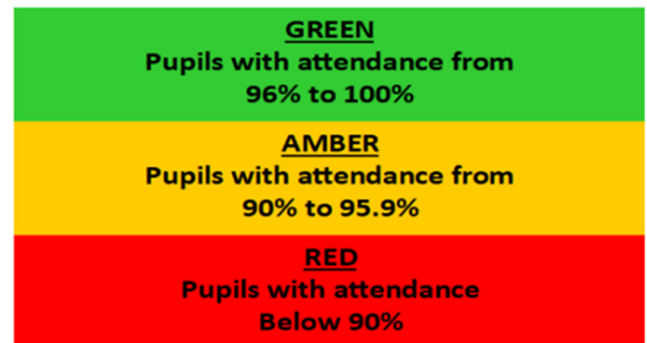

Attendance

A huge thank you to all our parents, carers and children who are working hard to improve our overall attendance. An amazing well done to our Reception class who achieved 100% attendance. They will be rewarded with a lovely hot chocolate treat.

Reception	100%
Year 1	90.3%
Year 2	90%
Year 3	94.8%
Year 4	95.8%
Year 5	97%
Year 6	96.5%
Overall average	95.2%