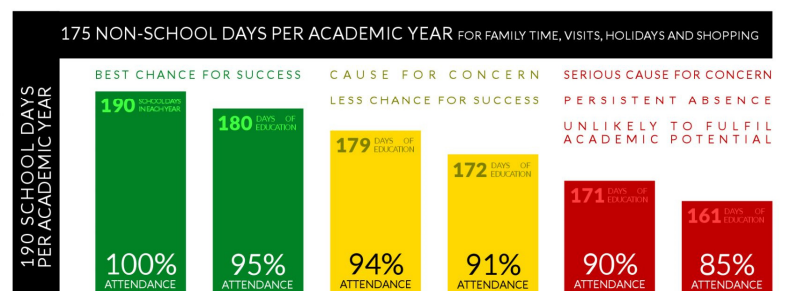

GOOD ATTENDANCE MEANS

BEING IN SCHOOL AT LEAST 95% OF THE TIME (BETWEEN 180 & 190 DAYS)